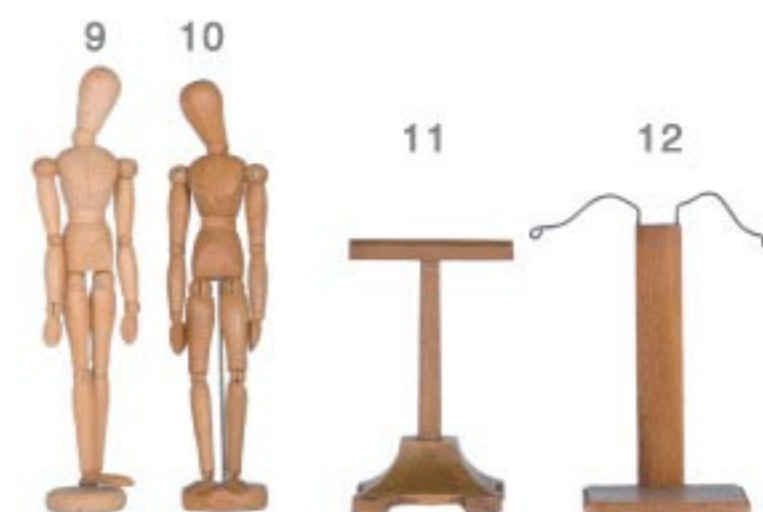

Hat Stand P-071700
5:¥800- φ:100 H:265 6:¥800- φ:115 H:235
7:¥1,000- φ:100 H:245 8:¥1,000 φ:90 H:180

Accessories Stand P-071701
9:H:320 ¥1,000- 10:H:330 ¥1,000-
11:W:120 D:110 H:200 ¥700-
12:W:180 D:125 H:230 ¥700-

[利用規約]

1. **レンタル期間** 基本3泊4日となります。
2. **レンタル料金** 延長料金は、1日につき基本料金の10%割増しになります。
   長期レンタルの場合はご相談下さい。
   カタログ内のレンタル料金は全て単価(@)となっております。
3. **初回ご利用** お名刺をご提出下さい。又、初回のみ現金前払いとさせていただきます。
   ご連絡先に変更が生じた場合は、随時お知らせ下さい。
4. **キャンセル料** ご予約された商品をキャンセルされる場合は、お貸出し当日のみ
   レンタル料金の50%を負担して頂きます。
5. **クレジット掲載** 基本料金を20%割引とさせていただきます。尚、クレジット掲載誌は
   弊社まで送付下さい。
6. **ご返却** 商品は、お貸出し時と同じ状態でご返却下さい。
   ご返却日に変更になる場合は、事前にご連絡下さい。
7. **破損・紛失** お客様のご負担となります。商品の状態に応じてレンタル料の他に
   修理・破損・紛失料を頂きます。尚、弊社では買い取りサービスは
   行っておりませんので、破損された商品も必ずご返却下さい。
8. **お店から** ご予約頂いた商品が不測の事故や破損等でお約束の期日までにお貸出し
   できない場合は、類似している商品をご用意させていただきますがそれ以上
   の補償は致しかねますので予めご了承下さい。